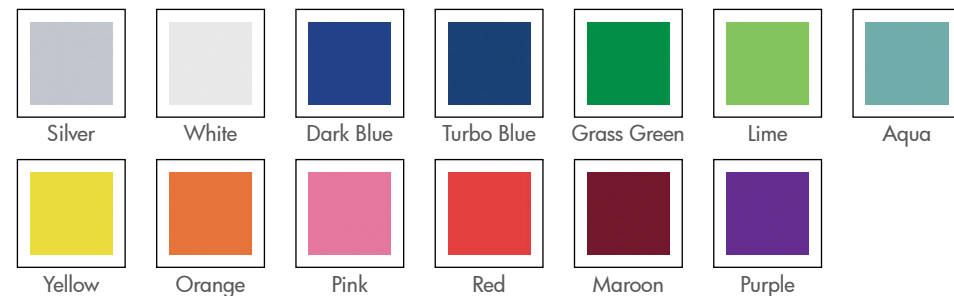

Standard Colors

Specialty Colors

Ambassador Upgrade

Upgrade your Axxis to an Ambassador. The Ambassador fits the bill for even the most discriminating special event customer. Your customer will immediately notice the convenience of the flushing waste tank, in-unit hand wash station and the bevy of other accessories meant to help replicate as closely as possible their in-home restroom experience in a standard size portable unit.